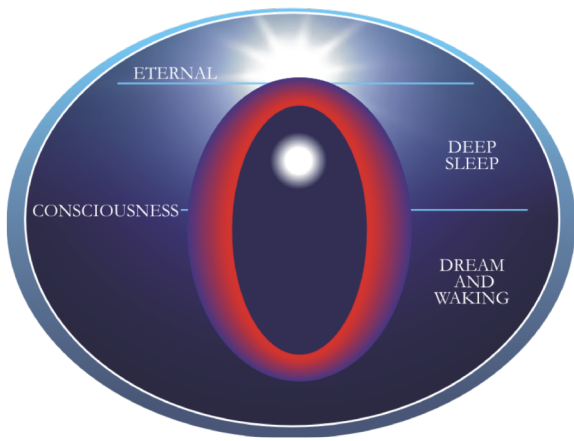

# The Frog Particle!

In the middle ages, a group of scientists, known as the ‘spontaneous generation’ theorists, watched frogs crawling from the mud, and assumed, ‘mud spontaneously creates frogs’! Perhaps, these scientists then began experiments, crushing mud, between bricks, as they tried to knock free, the ‘essence of frog’! Over time, their bricks would transform into large stones, powered by winches and gravitational forces, as the scientists sought their elusive, ‘frog particle’. Perhaps, they ground the remains of dead frogs, to extract their chemistry, in the hope they could reassemble a frog? It is easy to be amused by medieval scientists, and yet, in our modern era, are we any different? Science now believes that ‘mud creates frogs’, over evolutionary periods, created by ‘magic time’. However, stretching the time scale does not change the original premise, that ‘mud creates frogs’, and matter creates consciousness! In our modern era, we are as perplexed by ‘Rocks from Nothing’, creating consciousness, as the medieval scientists, were bewildered by frogs, ascending from mud!

However, 5000 years of mystical theory, suggests that the human psyche resembles this octet structure, appearing within the multi-dimensional, ‘genie’s bottle’ of the human body. If this image reflects reality, then we do not live in a random universe, created by ‘Big Bangs, from Nothing’. Instead, we live within a Shakespearean Theatre of consciousness, and we have a precise journey to complete, allowing us to return to Diamond Mind, and the fourth dimension of Eternal Awareness!