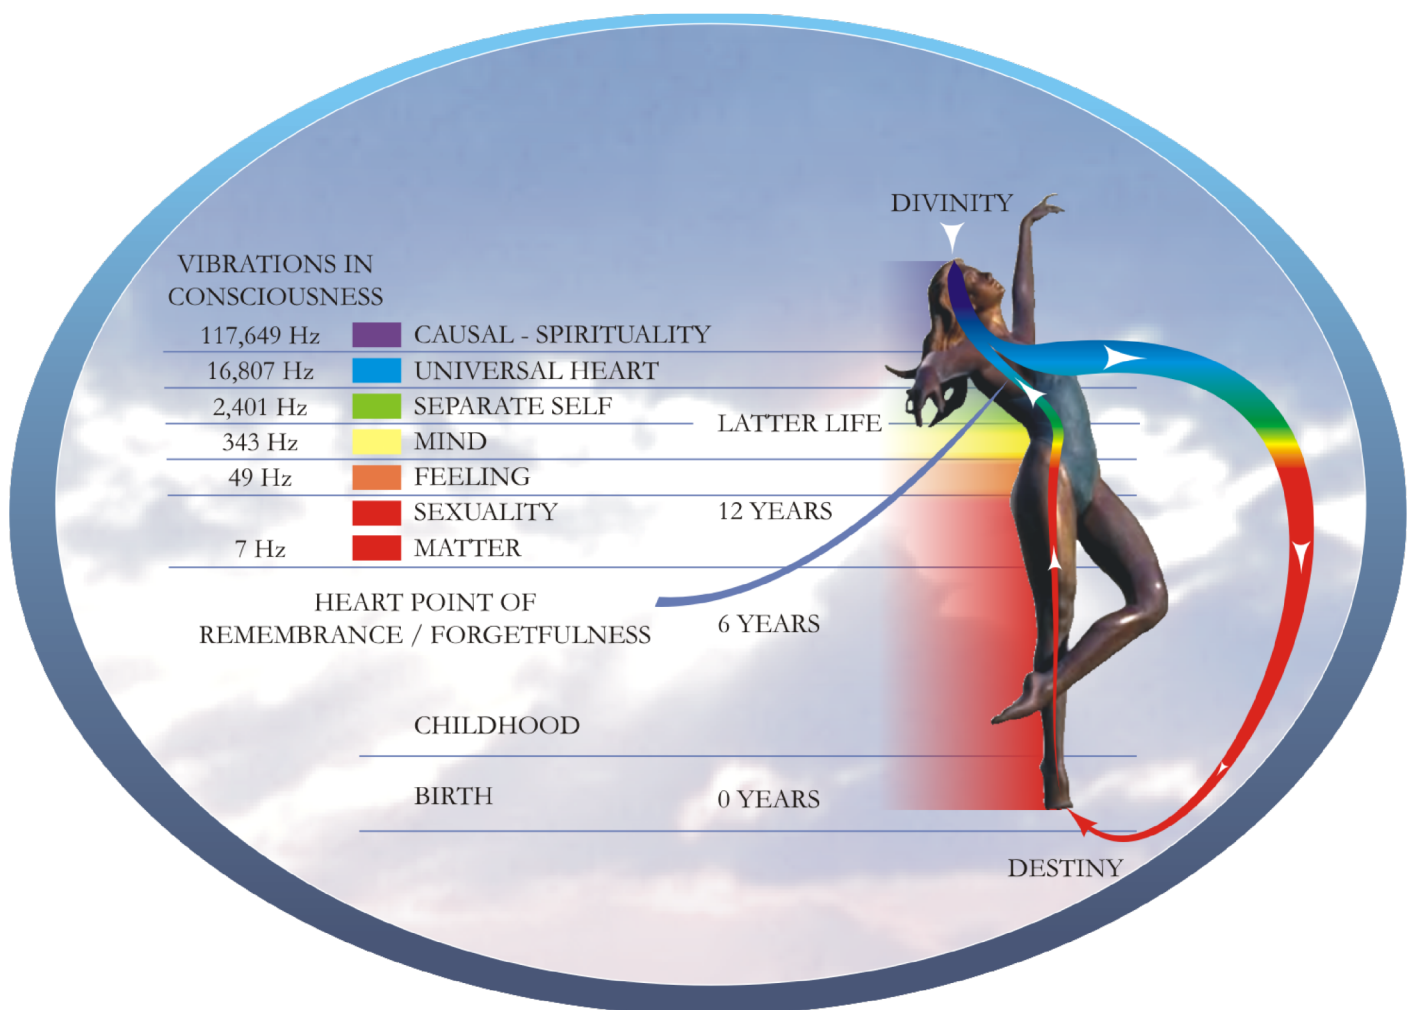

# The Frog Particle!

In the middle ages, a group of scientists, known as the ‘spontaneous generation’ theorists, watched frogs crawling from the mud, and assumed, ‘mud spontaneously creates frogs’! Perhaps, these scientists then began experiments, crushing mud, between bricks, as they tried to knock free, the ‘essence of frog’! Over time, their bricks would transform into large stones, powered by winches and gravitational forces, as the scientists sought their elusive, ‘frog particle’. Perhaps, they ground the remains of dead frogs, to extract their chemistry, in the hope they could reassemble a frog? It is easy to be amused by medieval scientists, and yet, in our modern era, are we any different? Science now believes that ‘mud creates frogs’, over evolutionary periods, created by ‘magic time’. However, stretching the time scale does not change the original premise, that ‘mud creates frogs’, and matter creates consciousness! In our modern era, we are as perplexed by ‘Rocks from Nothing’, creating consciousness, as the medieval scientists, were bewildered by frogs, ascending from mud!

However, 5000 years of mystical theory, suggests that the human psyche resembles this octet structure, appearing within the multi-dimensional, ‘genie’s bottle’ of the human body. If this image reflects reality, then we do not live in a random universe, created by ‘Big Bangs, from Nothing’. Instead, we live within a Shakespearean Theatre of consciousness, and we have a precise journey to complete, allowing us to return to Diamond Mind, and the fourth dimension of Eternal Awareness!